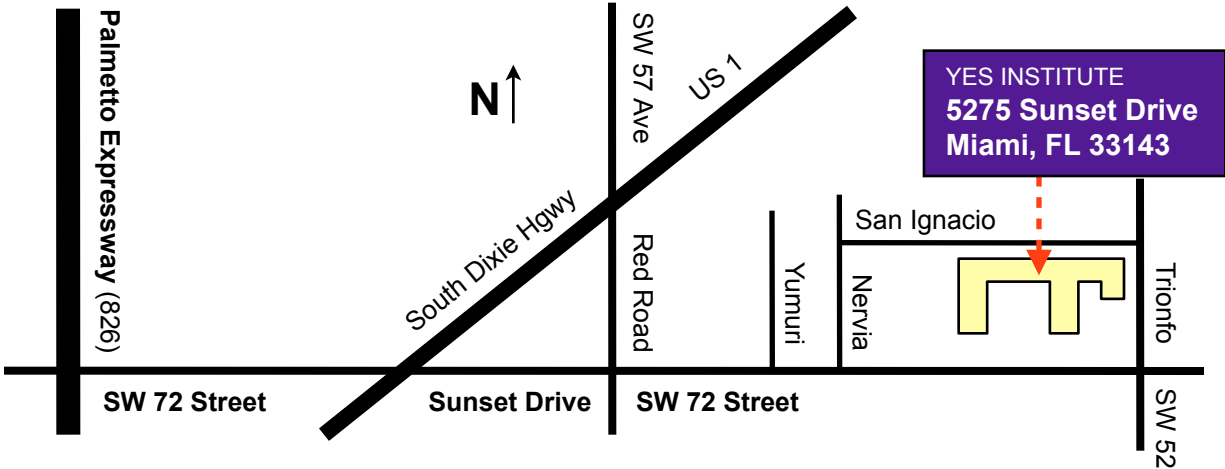

Map to YES Institute Parking & Directions

305-663-7195

Coming from North or South, take 826 Palmetto Expressway (or US1) to Sunset Drive exit (SW 72 Avenue). Go East on Sunset. YES Institute is East of US1. Pass the signals at Red Road and Yumuri. Look for Coral Gables Municipal Lot #19 and church steeple on the left side. Turn and park (see below).

Coming from the West, take Sunset Drive East, pass US1. Pass the lights at Red Road and Yumuri. Look for Coral Gables Municipal Lot #19 and yellow church steeple on the left side. Turn and park (see below).

Coming from the East, take Sunset Drive Westbound, pass Trionfo signal. Turn right in Coral Gables Municipal Lot #19 (see below).

Park in Municipal Lot or on the grass. Entrance on North side of building.